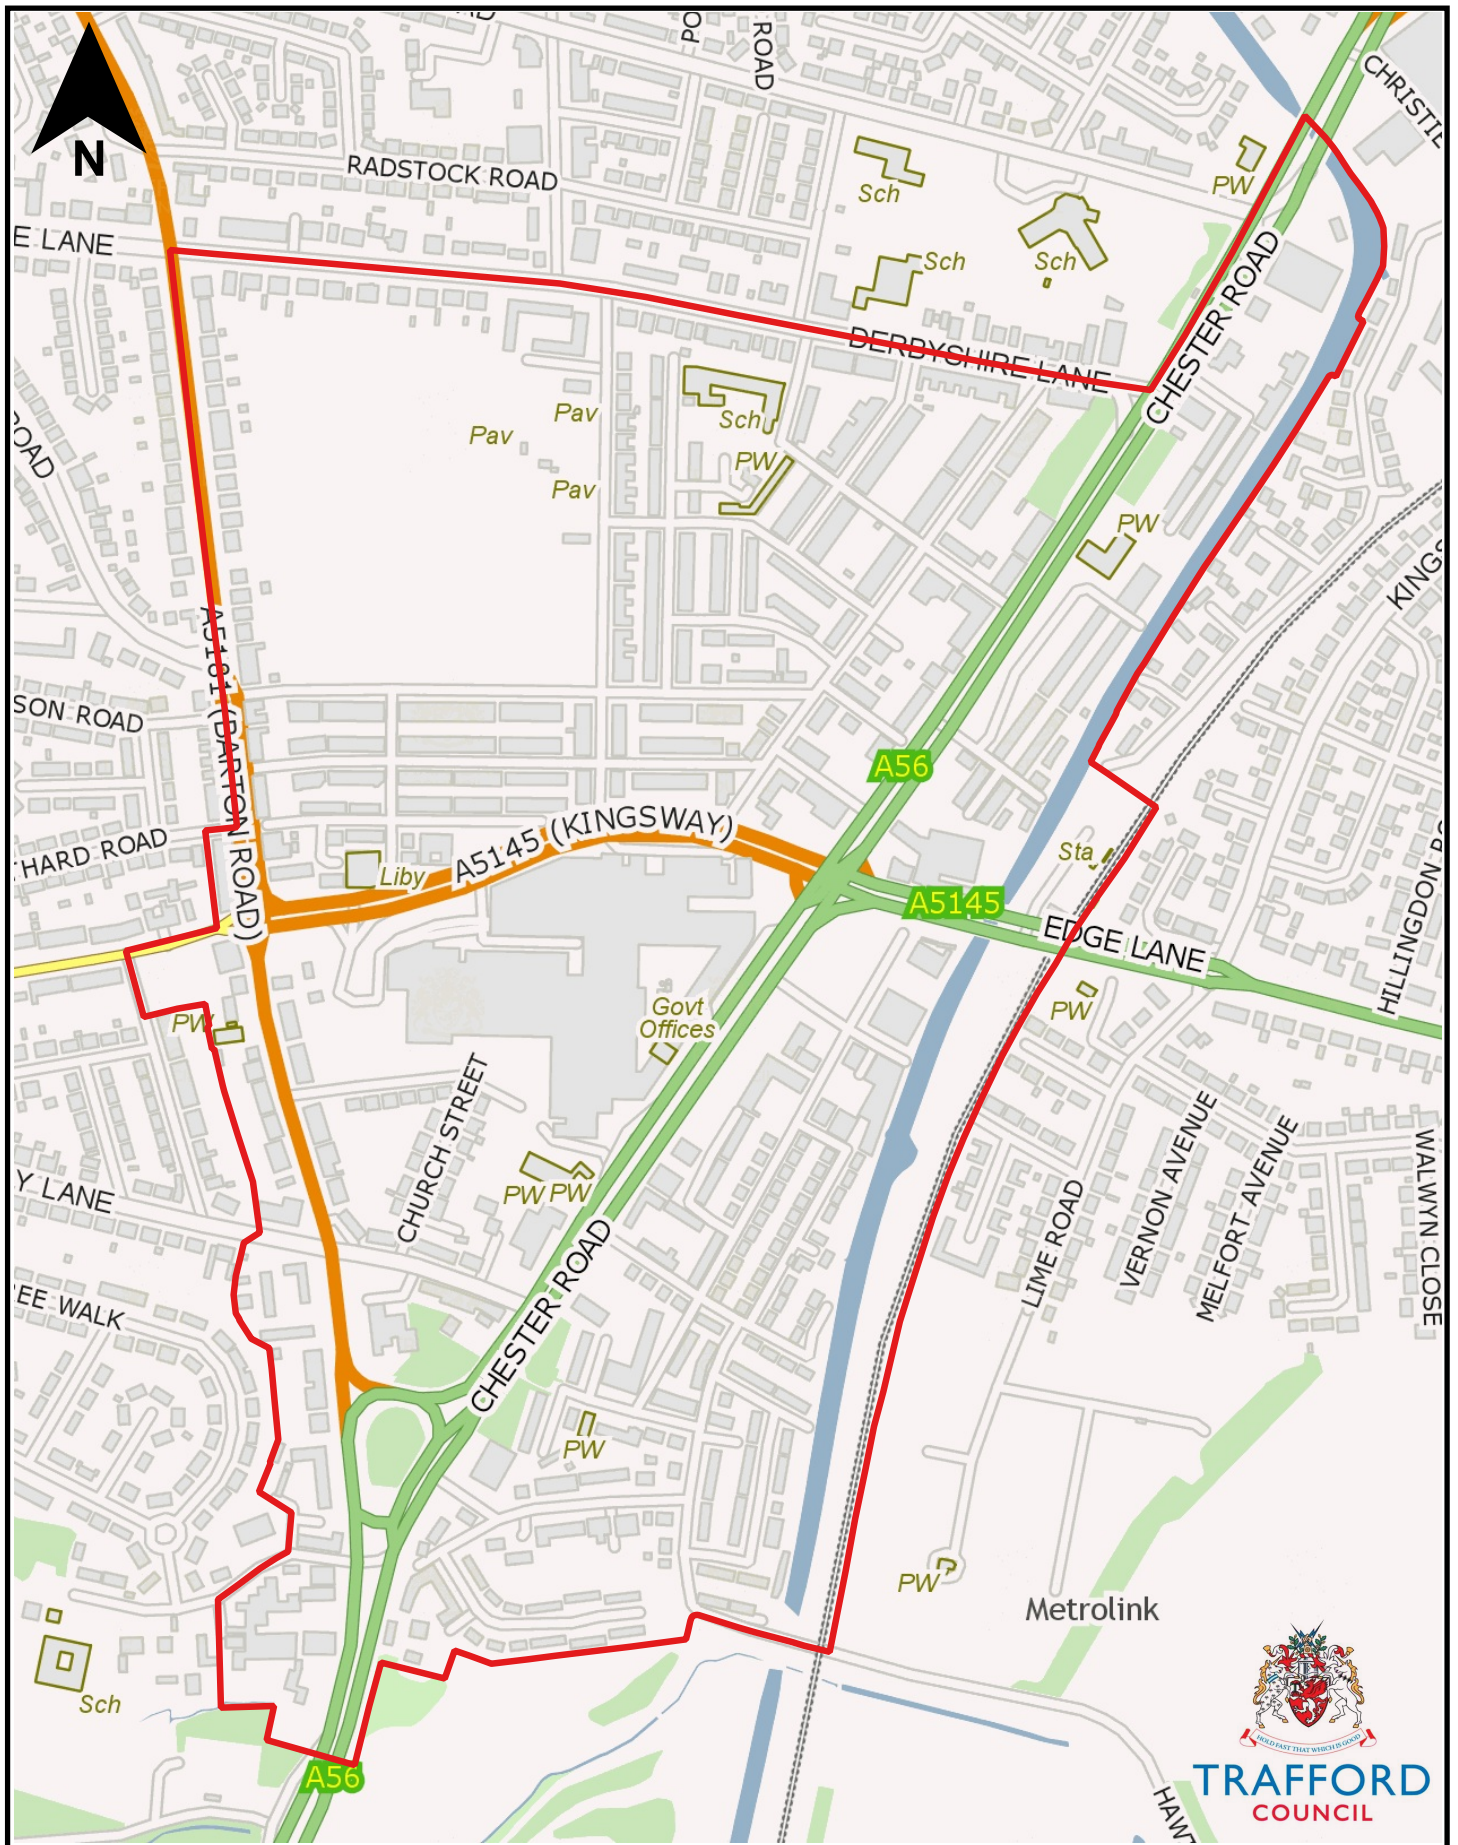

# Stretford AAP Initial Boundary

Drawn by: Francesca Jewsbury

Date drawn: 03/02/2020

Reference: 00107

© Crown Copyright and database right 2020. Ordnance Survey 100023172.

0 100 200 300 400 500 m